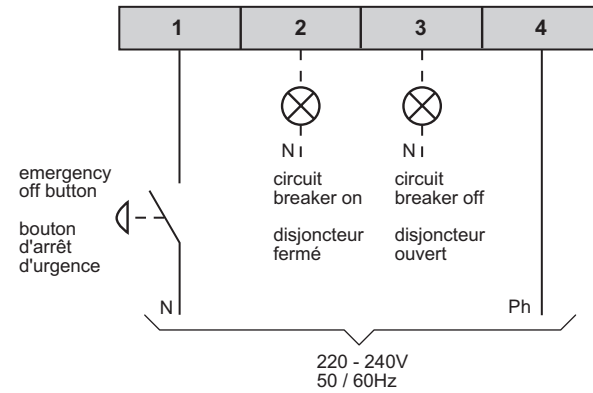

## 2B

Connection indications must be imperatively respected.  
Respecter impérativement les indications de raccordement.

## 3B

Connection indications must be imperatively respected.  
Respecter impérativement les indications de raccordement.

# Emergency off button connection (option) Raccordement du bouton d'arrêt d'urgence (option)

1

2

3

**MGE UPS SYSTEMS**

---

140, Avenue Jean Kuntzmann  
ZIRST - Montbonnot St Martin  
38334 - ST ISMIER CEDEX - FRANCE