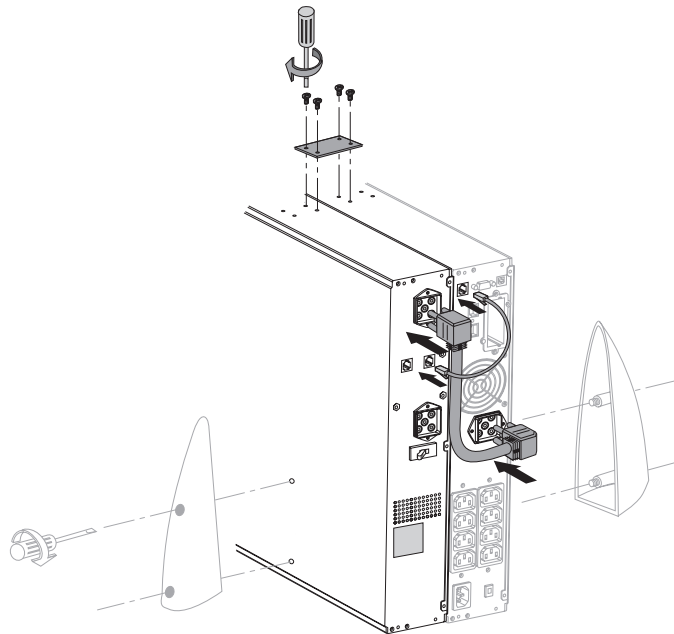

Pulsar Evolution EXB

Installation manual

Manuel d'installation

1 x EXB

3 x EXB

3400711600/AA

MGE
UPS SYSTEMS

1 x EXB (Rack)

3 x EXB (Rack)