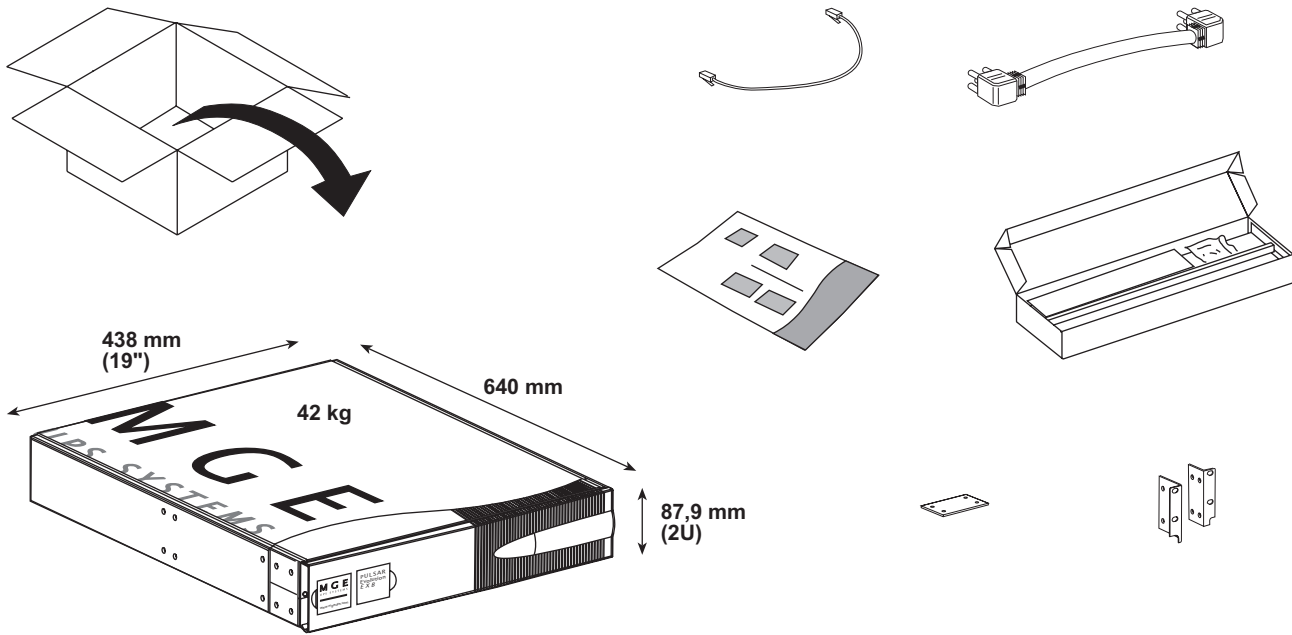

Pulsar Evolution EXB

Installation manual

Manuel d'installation

1 x EXB

3 x EXB

3400711600/AA

MGE
UPS SYSTEMS

1 x EXB (Rack)

3 x EXB (Rack)