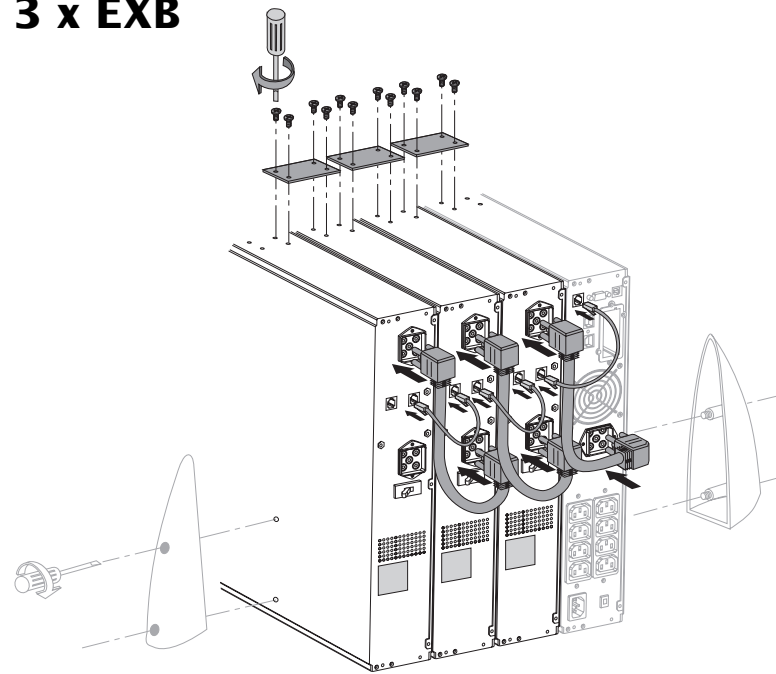

Pulsar Evolution EXB

Installation manual

Manuel d'installation

1 x EXB

3 x EXB

3400711600/AA

MGE
UPS SYSTEMS

1 x EXB (Rack)

3 x EXB (Rack)