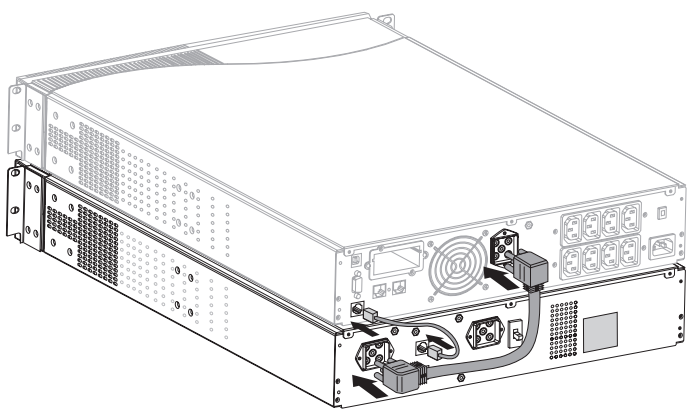

Pulsar Evolution EXB

Installation manual

Manuel d'installation

1 x EXB

3 x EXB

3400711600/AA

MGE
UPS SYSTEMS

1 x EXB (Rack)

3 x EXB (Rack)