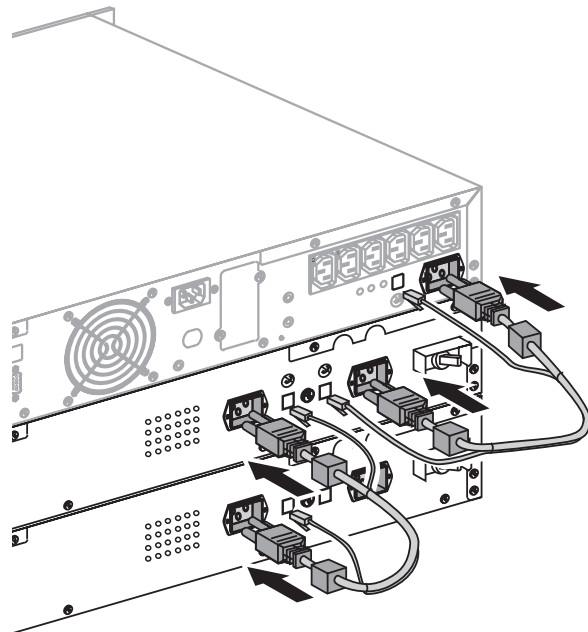

1 x EXB

2 x EXB

3 x EXB

Pulsar EXTreme EXB 700C EXB 1000C EXB 1500C

Installation manual

Manuel d'installation

5103180300/AB

M G E
UPS SYSTEMS

1 x EXB (Rack)

| UPS | Battery Extension EXB |
|---------------------------|-------------------------------|
| <i>EXtreme 700C Rack</i> | <i>EXtreme EXB 700C Rack</i> |
| <i>EXtreme 1000C Rack</i> | <i>EXtreme EXB 1000C Rack</i> |
| <i>EXtreme 1500C Rack</i> | <i>EXtreme EXB 1500C Rack</i> |

| EXB | EXB H x L x P (mm) |
|-------------------------------|-----------------------|
| <i>EXtreme EXB 700C Rack</i> | 88 x 482,6 x 430 |
| <i>EXtreme EXB 1000C Rack</i> | 88 x 482,6 x 430 |
| <i>EXtreme EXB 1500C Rack</i> | 88 x 482,6 x 493 |

| EXB | EXB (kg) |
|-------------------------------|-------------|
| <i>EXtreme EXB 700C Rack</i> | 17 |
| <i>EXtreme EXB 1000C Rack</i> | 21 |
| <i>EXtreme EXB 1500C Rack</i> | 27,5 |

2 x EXB (Rack)

3 x EXB (Rack)