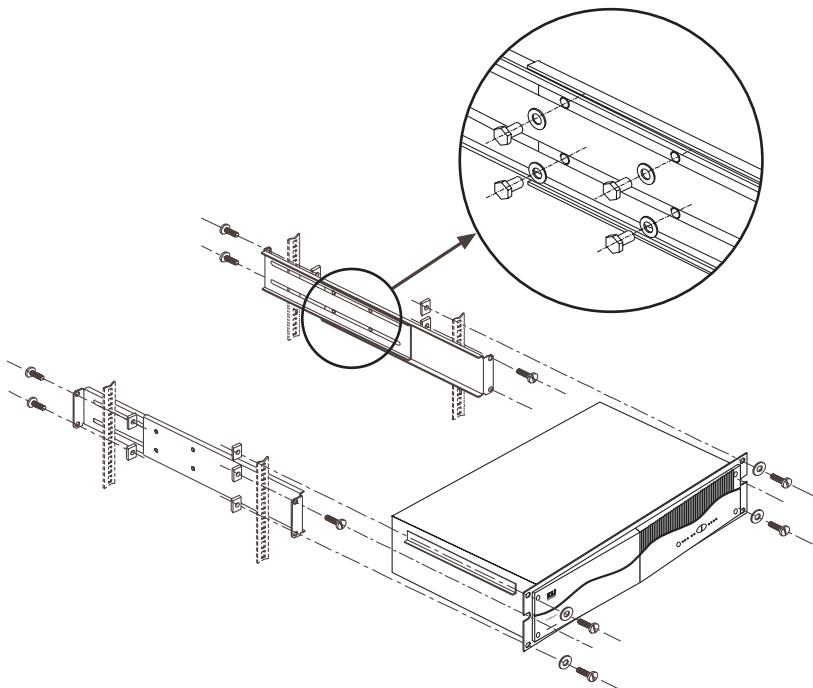

1 x EXB (Rack)

UPS	Battery Extension EXB
<i>EXtreme 700C Rack</i>	<i>EXtreme EXB 700C Rack</i>
<i>EXtreme 1000C Rack</i>	<i>EXtreme EXB 1000C Rack</i>
<i>EXtreme 1500C Rack</i>	<i>EXtreme EXB 1500C Rack</i>

EXB	EXB H x L x P (mm)
<i>EXtreme EXB 700C Rack</i>	88 x 482,6 x 430
<i>EXtreme EXB 1000C Rack</i>	88 x 482,6 x 430
<i>EXtreme EXB 1500C Rack</i>	88 x 482,6 x 493

EXB	EXB (kg)
<i>EXtreme EXB 700C Rack</i>	17
<i>EXtreme EXB 1000C Rack</i>	21
<i>EXtreme EXB 1500C Rack</i>	27,5

2 x EXB (Rack)

3 x EXB (Rack)